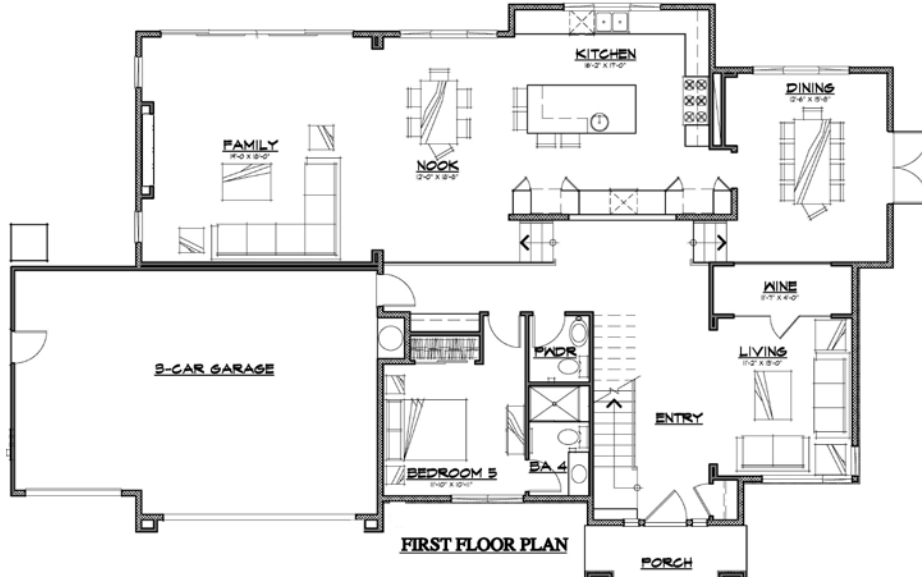

Wika Ranch

Residence Seven – 119 Wika Ranch Court, Emerald Hills, CA

Approximately 3,928 square feet

5 bedrooms including an entry level junior suite, 4-1/2 baths, loft and 3-car garage

Coming in 2022!

SECOND FLOOR PLAN