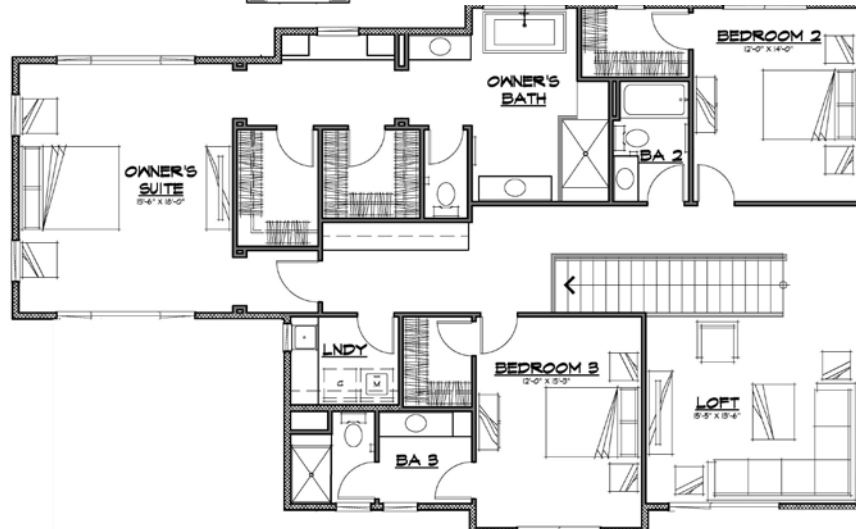

Wika Ranch

Residence Five – 112 Wika Ranch Court, Emerald Hills, CA

Approximately 3,844 square feet

4 bedrooms including an entry level junior suite, 4-1/2 baths, loft and 3-car garage

Coming in 2022!

FIRST FLOOR PLAN

SECOND FLOOR PLAN